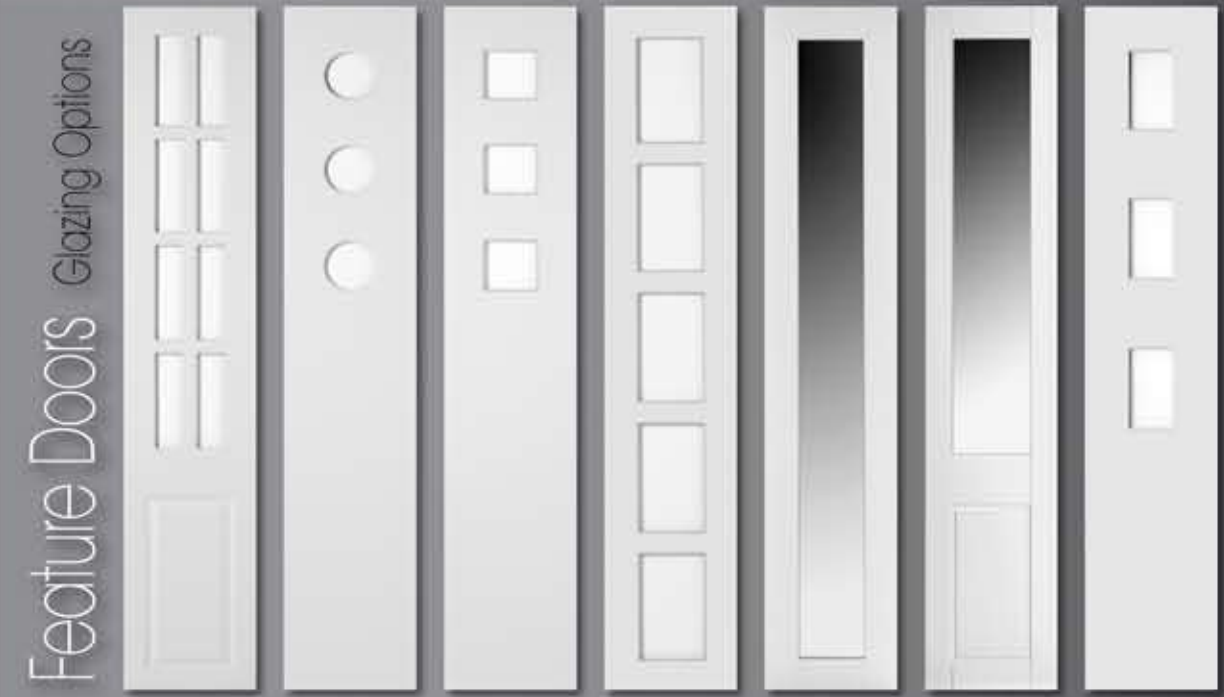

Georgian Porthole Accent Five Hole Full Frame Frame Rectangle