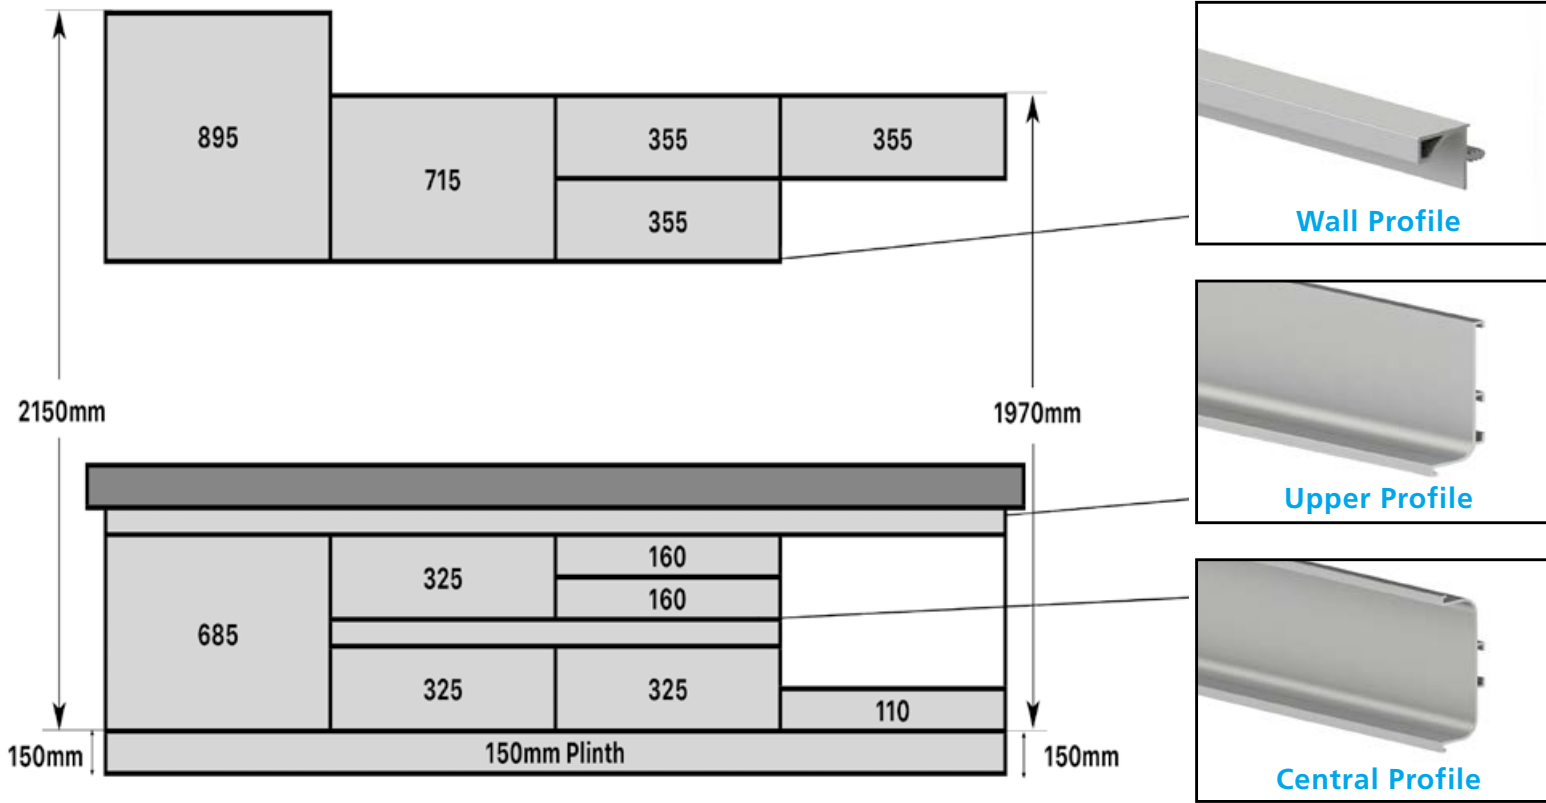

Base Units & Wall Doors