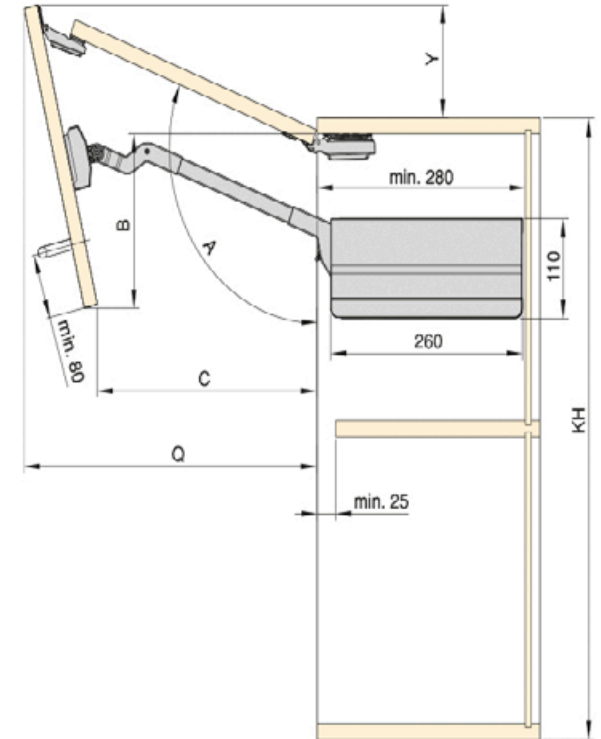

Model	A	B	C	Q	Y
40VA	-115-102°	160-228	335-226	355-428	144-74
41VA