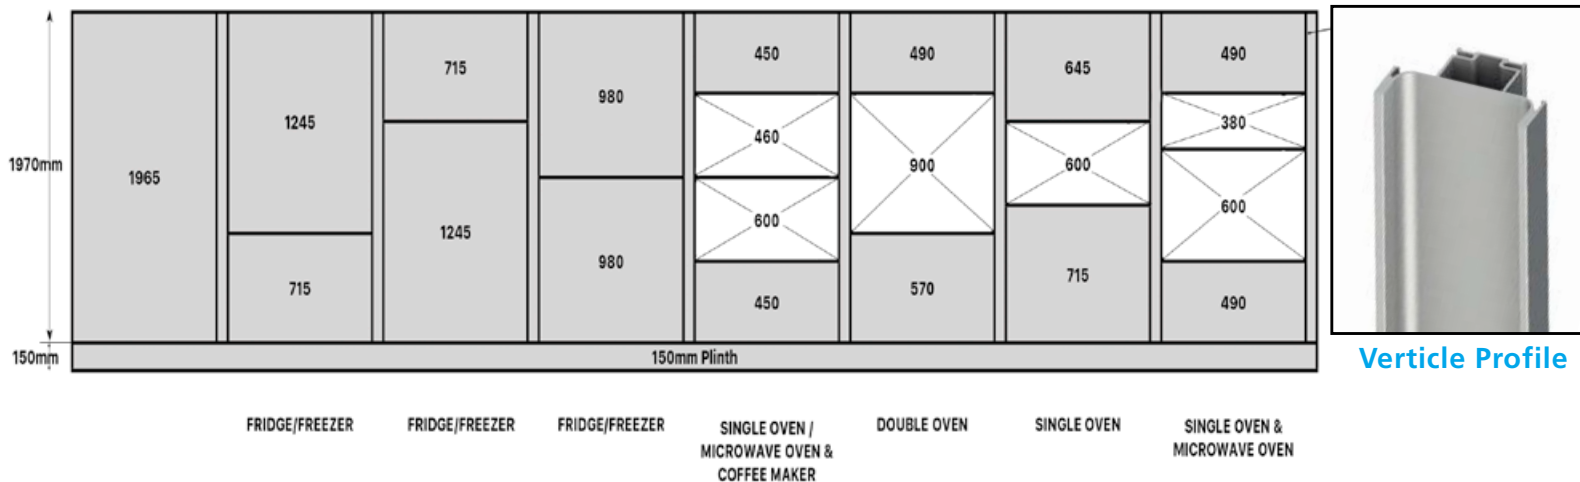

Larder Doors & Appliance Fitting (Compatible with Integrated Appliances)

All colours are as close as the reproduction process allows.